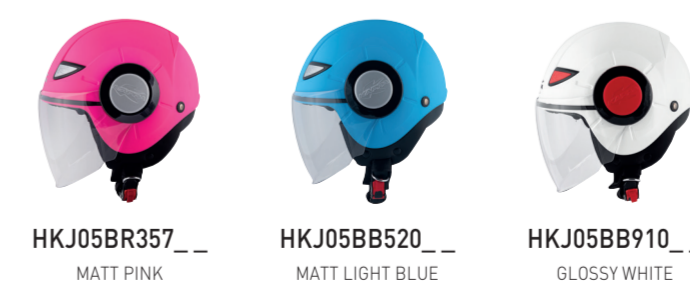

DEMI-JET

KV28 Demi-jet / «MIAMI BASIC»

HKKV28BN900__ MATT BLACK
 HKKV28BB509__ MATT BLUE
 HKKV28BG768__ MATT TITANIUM
 HKKV28BR301__ MATT RED
 HKKV28BB910__ GLOSSY WHITE
 HKKV28FELWF__ WHITE

KV28 Demi-jet / «MIAMI ELISE LADY»

HKKV28FELWF__ WHITE

KV40 Demi-jet / «HAWAII BASIC»

HKKV40BN900__ MATT BLACK
 HKKV40BG768__ MATT TITANIUM
 HKKV40BG767__ GLOSSY GREY
 HKKV40BB508__ MATT ELECTRIC BLUE
 HKKV40BR301__ MATT RED
 HKKV40BB910__ GLOSSY WHITE
 HKKV40BR361__ MATT LIGHT PURPLE

KV40 Demi-jet / «HAWAII BASIC LADY»

HKKV40BR361__ MATT LIGHT PURPLE

BABY

KJ04 Baby / «BOOM PROX»

HKJ04FRXBR__ MATT BLACK / RED **NEW**
 HKJ04FRXBY__ MATT BLACK / YELLOW **NEW**

KJ05 Baby / «POWER»

HKJ05BR357__ MATT PINK
 HKJ05BB520__ MATT LIGHT BLUE
 HKJ05BB910__ GLOSSY WHITE