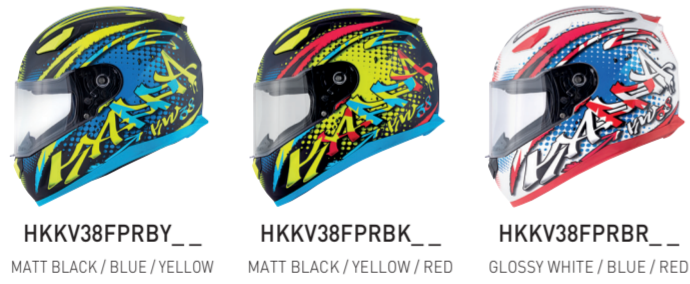

KV32 Modular / «ORLANDO BASIC»

HKKV32BN900__ MATT BLACK
 HKKV32BG768__ MATT TITANIUM
 HKKV32BB910__ GLOSSY WHITE

KV41 Modular / «DALLAS SCRAPS»

HKKV41FSCBY__ GLOSSY BLACK / TITANIUM / YELLOW **NEW**
 HKKV41FSCTB__ MATT TITANIUM / BLUE **NEW**
 HKKV41FSCTR__ MATT TITANIUM / RED **NEW**

FULL FACE

KV41 Full Face / «DALLAS SIMPLE»

HKKV41F5PBT__ MATT BLACK / TITANIUM
 HKKV41F5PTY__ GLOSSY BLUE / YELLOW
 HKKV41F5PWR__ GLOSSY WHITE / RED
 HKKV41F5PFS__ GLOSSY VIOLET / FUCHSIA

KV41 Full Face / «DALLAS SIMPLE LADY»

HKKV41F5PFS__ GLOSSY VIOLET / FUCHSIA

KV41 Full Face / «DALLAS BASIC»

HKKV41BN900__ MATT BLACK
 HKKV41BG768__ MATT TITANIUM
 HKKV41BB910__ GLOSSY WHITE

KV38 Full Face / «HOUSTON SPRAY»

HKKV38FPRBY__ MATT BLACK / BLUE / YELLOW
 HKKV38FPRBK__ MATT BLACK / YELLOW / RED
 HKKV38FPRBR__ GLOSSY WHITE / BLUE / RED
 HKKV38FPRFS__ MATT BLACK / FUCHSIA